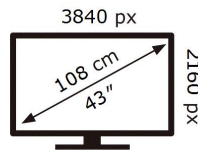

ENERGY

SAMSUNG

HG43EJ670UB

84 kWh/1000h

ABCDEF **G**

126 kWh/1000h

2019/2013